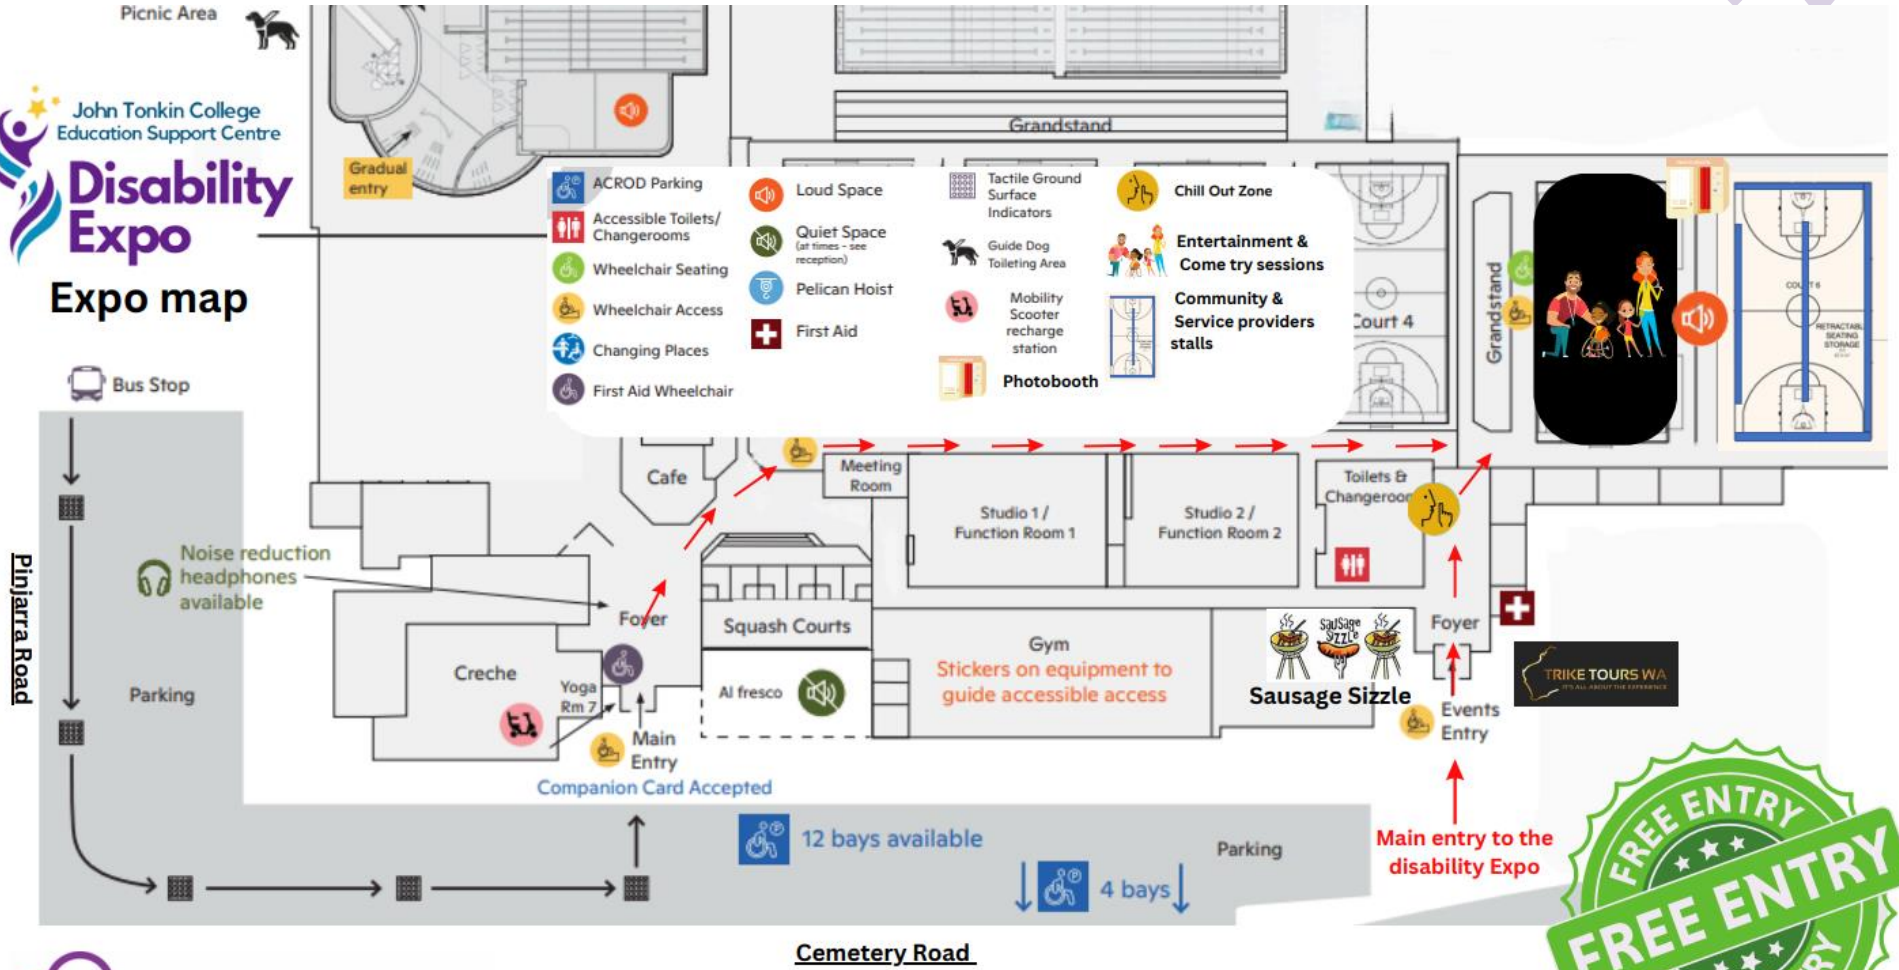

Expo map

Bus Stop

Pinjarra Road

Noise reduction headphones available

Parking

Companion Card Accepted

12 bays available

4 bays

Parking

Cemetery Road

Main entry to the disability Expo